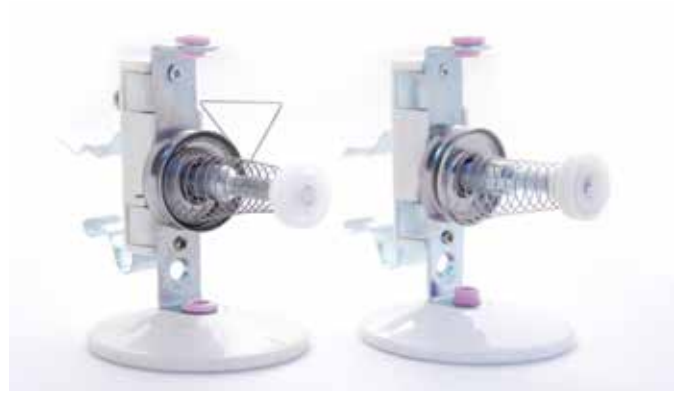

Stop Motion Arresti

5K0018

Stop motion for Striper m/cs.

Arresto per macchine rigatori.

5R0064

Stop motion for socks machines.

Arresto Inferiore macchina calze.

5K0066

Stop motion 24V.

Arresto sup. 24 V.

5K0064

Stop motion.

Arresto medio.

5K0057

Stop motion for socks m/cs.

Arresto superiore macchina calze.

5R0060

Stop motion with ceramic or with power.

Arresto con barretta ceramica o con rotella.

5K0084

Electrical needle detector.

Salva aghi con segnalatore.

5R0047

Electrical needle detector.